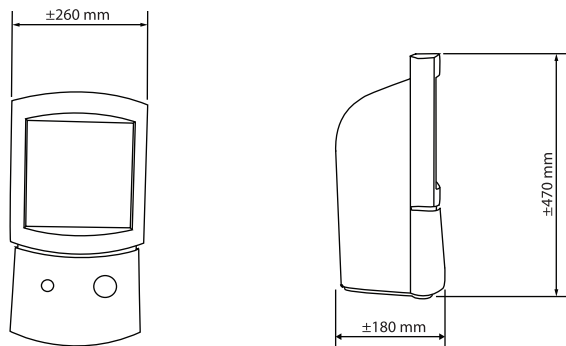

Hapro

seecret

HAPRO SEECRET C75

Hapro Secret C75

Seecret collagen lamp	1 x 200 W
Reflector	Parabolic reflector
Filter	BCS*
Optimal scope	40 x 60 cm
Optimal distance determination	Yes
Analog timer	Yes
Power	0,21 kW
Colour	Bright White
Weight	5,5 kg